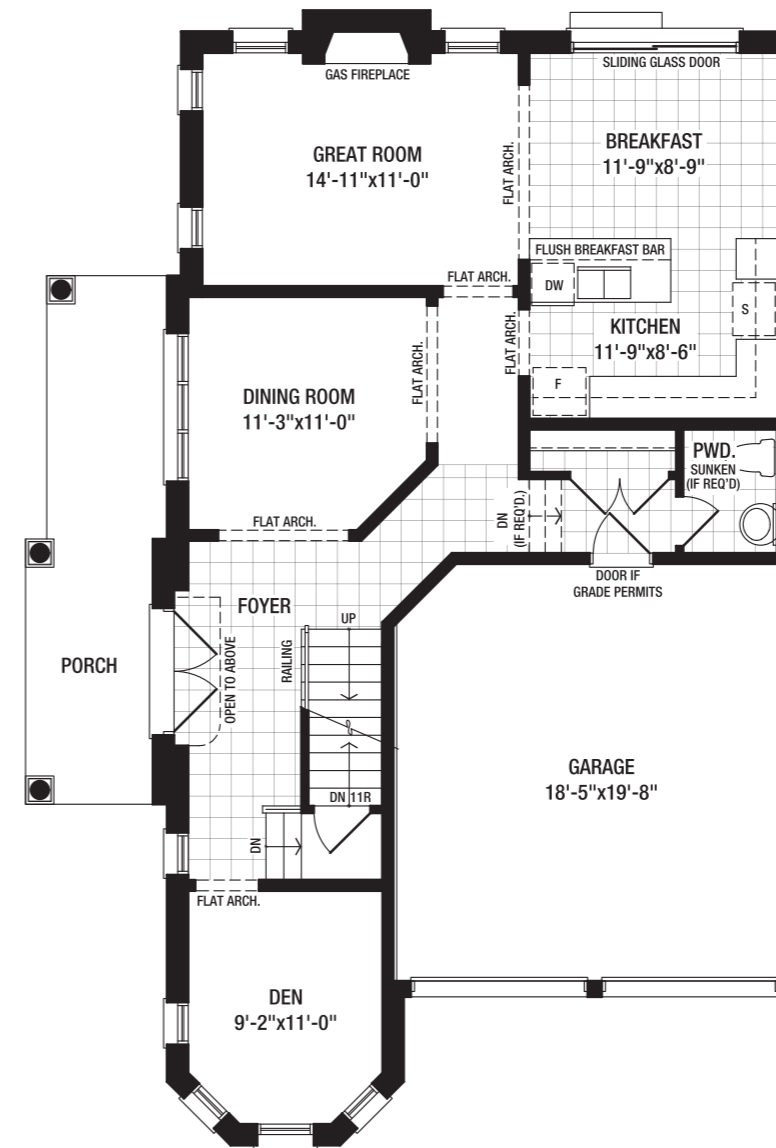

Elevation A

36' Beatrix

Elevation A 2,379 SQ.FT.

MAIN FLOOR A

SECOND FLOOR A

ASPENRIDGE®

Specifications may change without notice. E.&O.E. All illustrations are artist's impressions. © Aspen Ridge Homes. All Rights Reserved. April 2023. *Please see sales representative for other elevation configurations and basement plans.