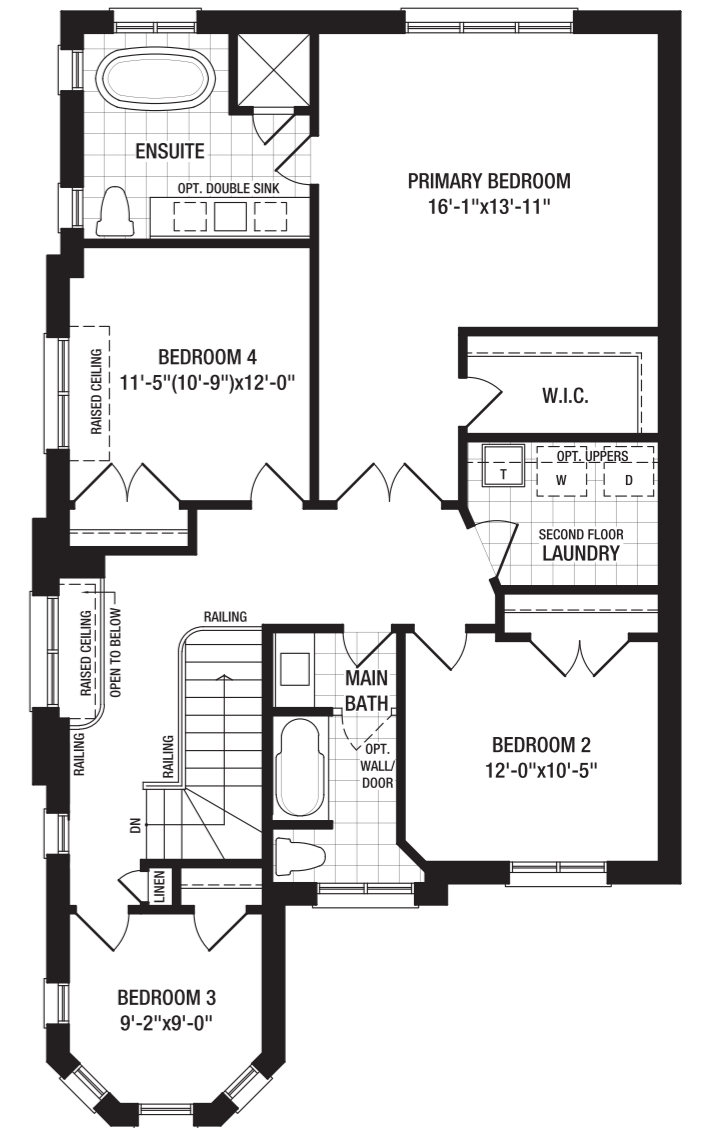

Elevation A

36' Beatrix

Elevation A 2,379 SQ.FT.

MAIN FLOOR A

SECOND FLOOR A

ASPENRIDGE®

Specifications may change without notice. E.&O.E. All illustrations are artist's impressions. © Aspen Ridge Homes. All Rights Reserved. April 2023. *Please see sales representative for other elevation configurations and basement plans.