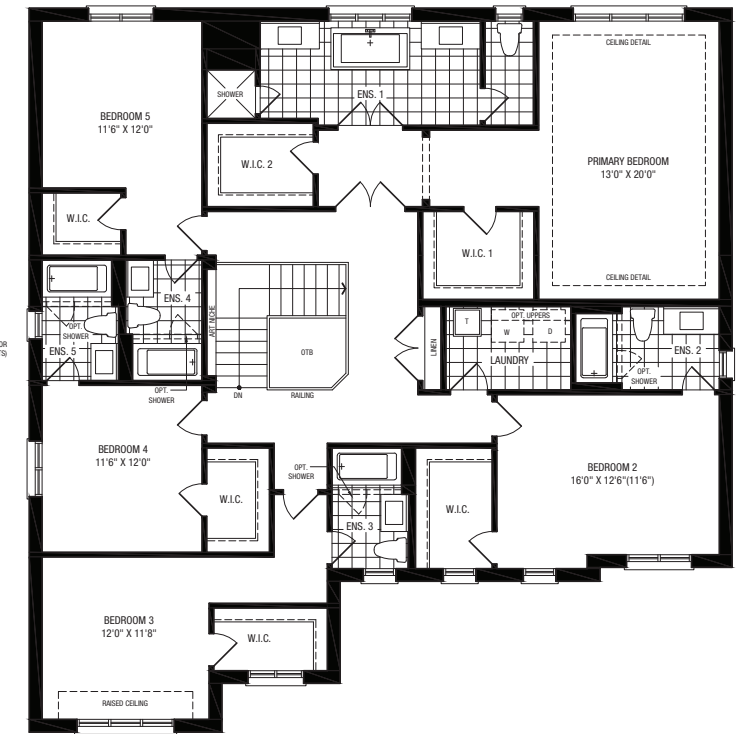

# Aviso

60ft.

ELEVATION A 4,140 SQ.FT

ELEVATION B 4,171 SQ.FT

ELEVATION D 4,161 SQ.FT

ELEVATION B

ELEVATION D

Ground A

Second A

Optional Ground Floor  
6 Bedroom

Visit [aspenridgehomes.com](https://www.aspenridgehomes.com)  
Please see sales representative for Elevation B & C.

Specifications may change without notice. Please see sales representative for other elevation configurations and basement plans.  
E.&O.E. All illustrations are artist's impressions. © Aspen Ridge. All Rights Reserved. February 2024.