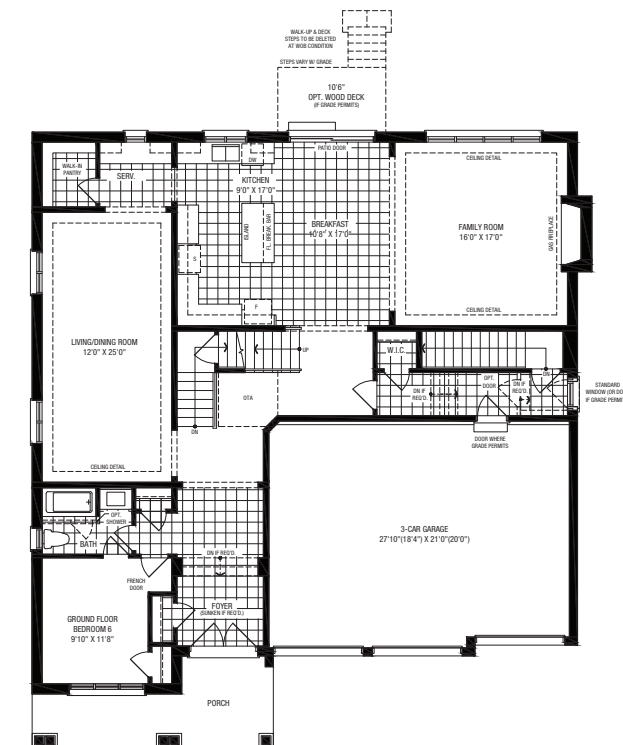

# Aviso

60ft.

ELEVATION A 4,140 SQ.FT

ELEVATION B 4,171 SQ.FT

ELEVATION D 4,161 SQ.FT

ELEVATION B

ELEVATION D

Ground A

Second A

Optional Ground Floor  
6 Bedroom

Visit [aspenridgehomes.com](https://www.aspenridgehomes.com)  
Please see sales representative for Elevation B & C.

Specifications may change without notice. Please see sales representative for other elevation configurations and basement plans.  
E.&O.E. All illustrations are artist's impressions. © Aspen Ridge. All Rights Reserved. February 2024.