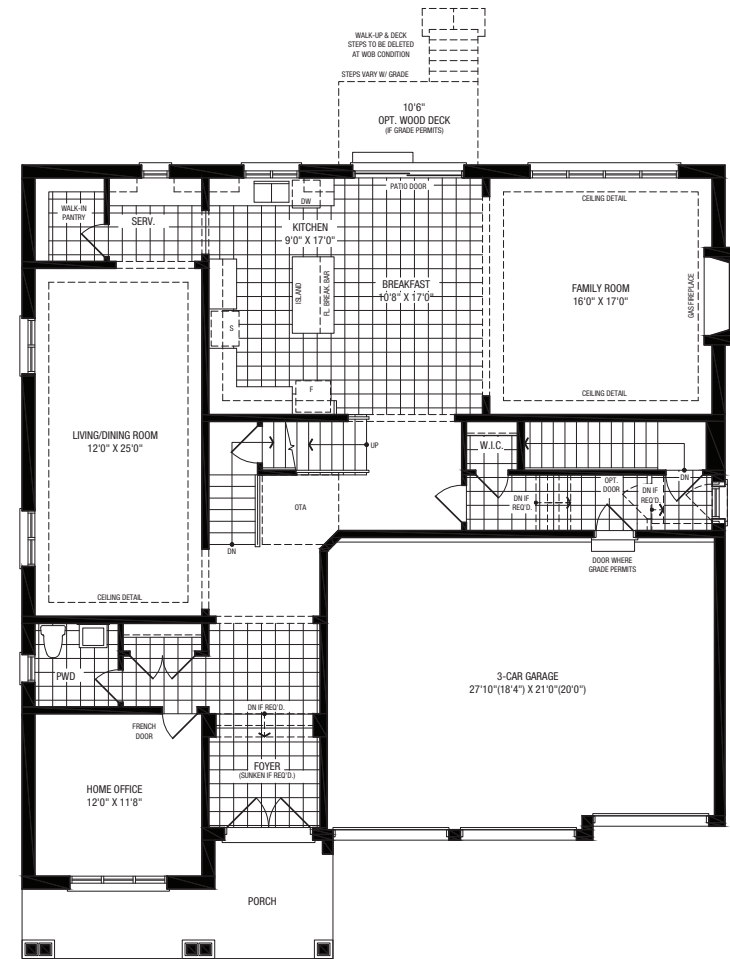

# Aviso

60ft.

ELEVATION A 4,140 SQ.FT

ELEVATION B 4,171 SQ.FT

ELEVATION D 4,161 SQ.FT

ELEVATION B

ELEVATION D

Ground A

Second A

Optional Ground Floor  
6 Bedroom

Visit [aspenridgehomes.com](https://www.aspenridgehomes.com)  
Please see sales representative for Elevation B & C.

Specifications may change without notice. Please see sales representative for other elevation configurations and basement plans.  
E.&O.E. All illustrations are artist's impressions. © Aspen Ridge. All Rights Reserved. February 2024.