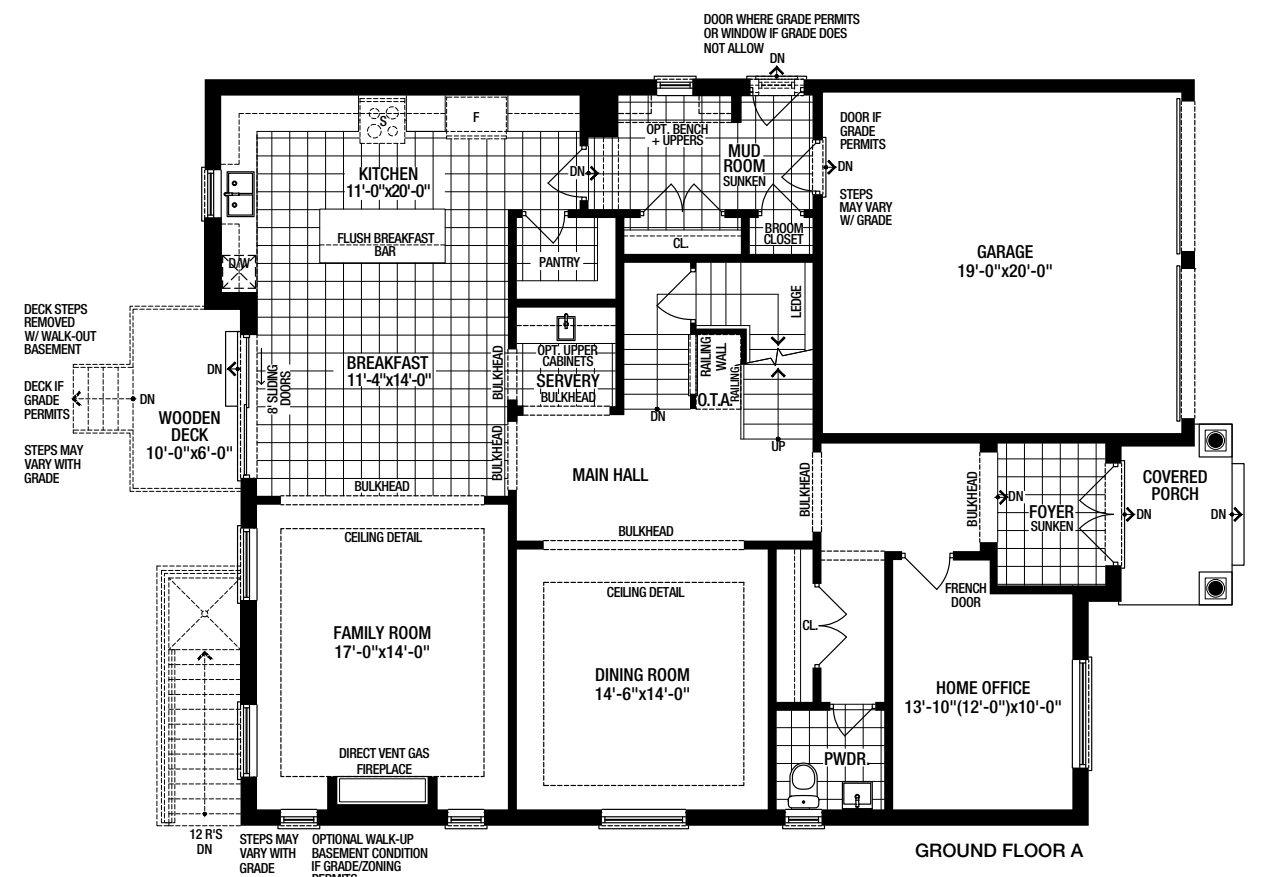

Elevation A

50' WICKENHEISER

- Elevation A 3,709 SQ.FT.
- Elevation B 3,709 SQ.FT.
- Elevation C 3,709 SQ.FT.

Elevation B

Elevation C

*See website or Sales Office for Elevation B, C and Optional Finished Basement Floorplans. Specifications may change without notice. Please see sales representative for other elevation configurations and basement plans. E.&O.E. All illustrations are artist's impressions. © Aspen Ridge Homes. All Rights Reserved. October 2021.