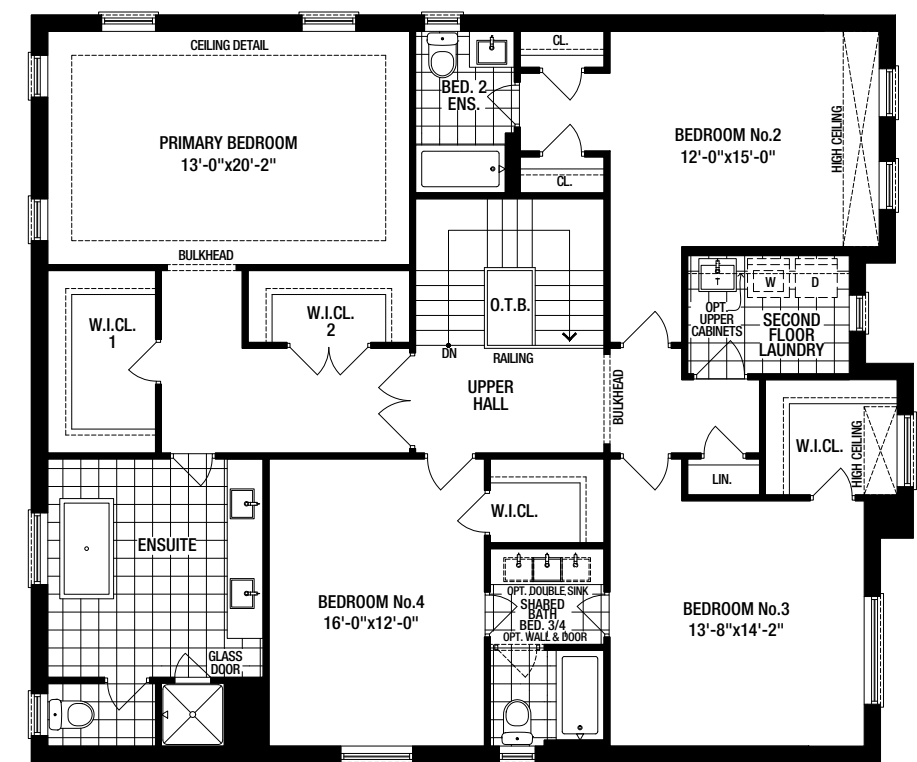

Elevation A

50' WICKENHEISER

- Elevation A 3,709 SQ.FT.
- Elevation B 3,709 SQ.FT.
- Elevation C 3,709 SQ.FT.

Elevation B

Elevation C

*See website or Sales Office for Elevation B, C and Optional Finished Basement Floorplans. Specifications may change without notice. Please see sales representative for other elevation configurations and basement plans. E.&O.E. All illustrations are artist's impressions. © Aspen Ridge Homes. All Rights Reserved. October 2021.