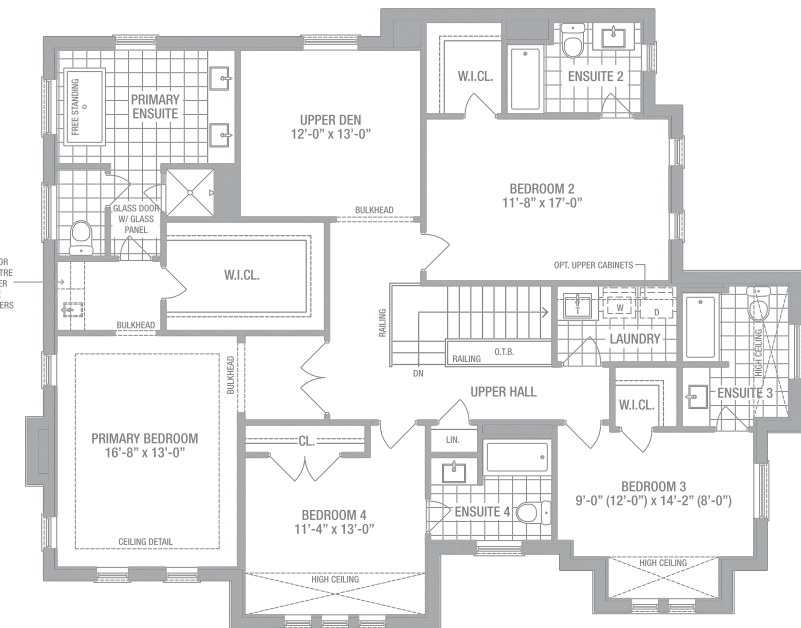

45' SINGLES

DRAKE

OAKRIDGE MEADOWS SINGLES

GROUND LEVEL

SECOND LEVEL (4 BEDROOM)

ELEVATION **A** _ 3,669 SQ.FT.
 ELEVATION **B** _ 3,669 SQ.FT.
 ELEVATION **C** _ 3,672 SQ.FT.

Specifications may change without notice. Please see sales representative for other elevation configurations and basement plans. E.&O.E. All illustrations are artist's impressions.
 © Aspen Ridge Homes. All Rights Reserved. November 2022.

ELEVATION **A**