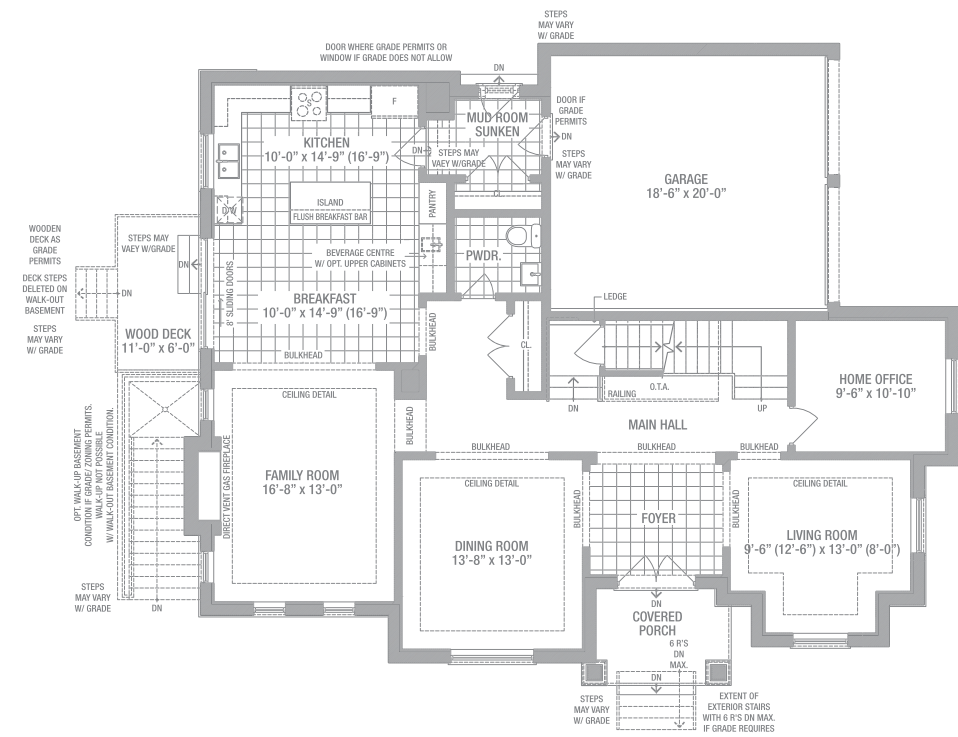

45' SINGLES

DRAKE

OAKRIDGE MEADOWS SINGLES

GROUND LEVEL

SECOND LEVEL (4 BEDROOM)

ELEVATION **A** _ 3,669 SQ.FT.
 ELEVATION **B** _ 3,669 SQ.FT.
 ELEVATION **C** _ 3,672 SQ.FT.

Specifications may change without notice. Please see sales representative for other elevation configurations and basement plans. E.&O.E. All illustrations are artist's impressions.
 © Aspen Ridge Homes. All Rights Reserved. November 2022.

ELEVATION **A**