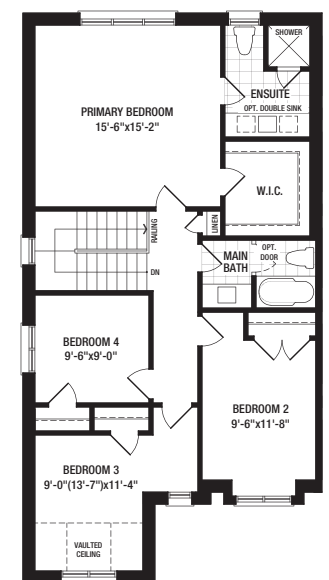

Elevation A

25' Anna
3 Bedroom

Elevation A 1,967 SQ.FT.
Elevation B 1,961 SQ.FT.

Elevation B

MAIN FLOOR A

SECOND FLOOR A

OPTIONAL SECOND FLOOR A
4 BEDROOM

Specifications may change without notice. E.&O.E. All illustrations are artist's impressions. © Aspen Ridge Homes. All Rights Reserved. April 2023.
*Please see sales representative for other elevation configurations and basement plans.