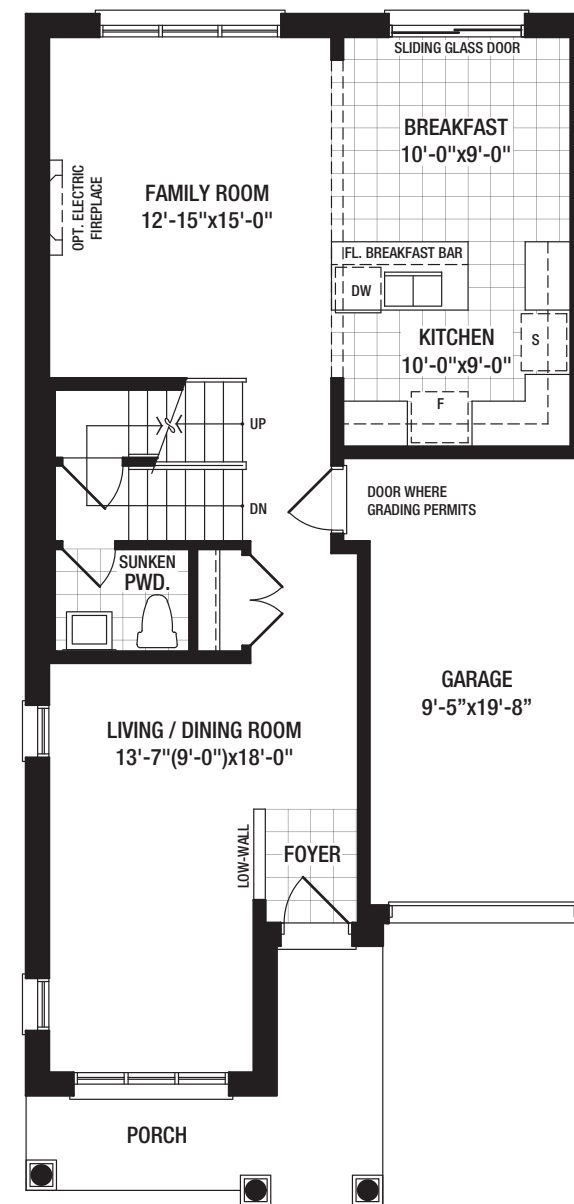

Elevation A

25' Anna
3 Bedroom

Elevation A 1,967 SQ.FT.
Elevation B 1,961 SQ.FT.

Elevation B

MAIN FLOOR A

SECOND FLOOR A

OPTIONAL SECOND FLOOR A
4 BEDROOM

Specifications may change without notice. E.&O.E. All illustrations are artist's impressions. © Aspen Ridge Homes. All Rights Reserved. April 2023.
*Please see sales representative for other elevation configurations and basement plans.