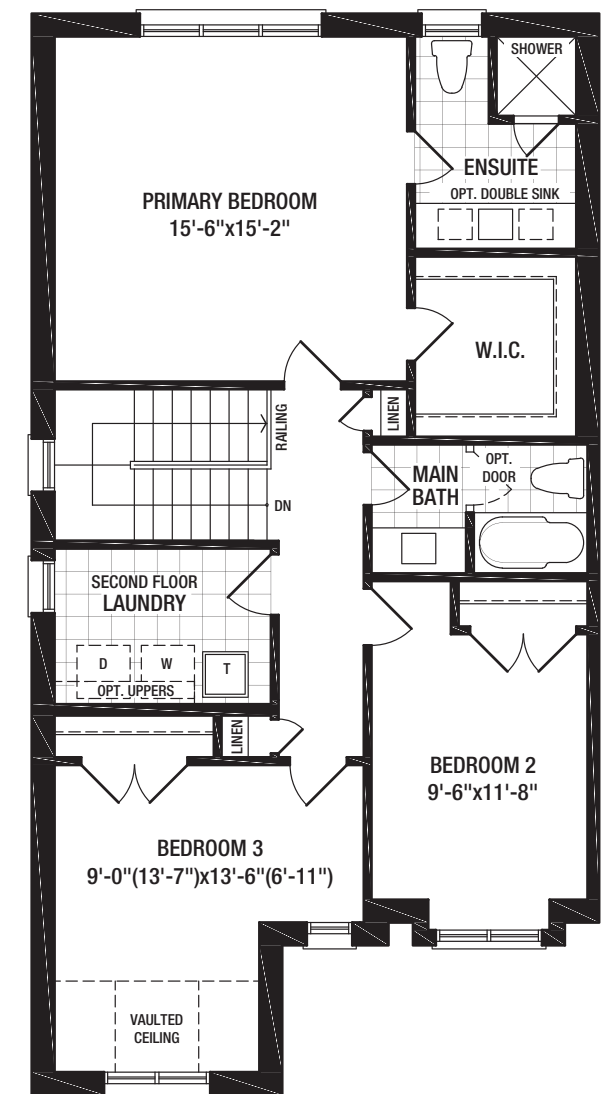

Elevation A

25' Anna
3 Bedroom

Elevation A 1,967 SQ.FT.
Elevation B 1,961 SQ.FT.

Elevation B

MAIN FLOOR A

SECOND FLOOR A

OPTIONAL SECOND FLOOR A
4 BEDROOM

Specifications may change without notice. E.&O.E. All illustrations are artist's impressions. © Aspen Ridge Homes. All Rights Reserved. April 2023.
*Please see sales representative for other elevation configurations and basement plans.