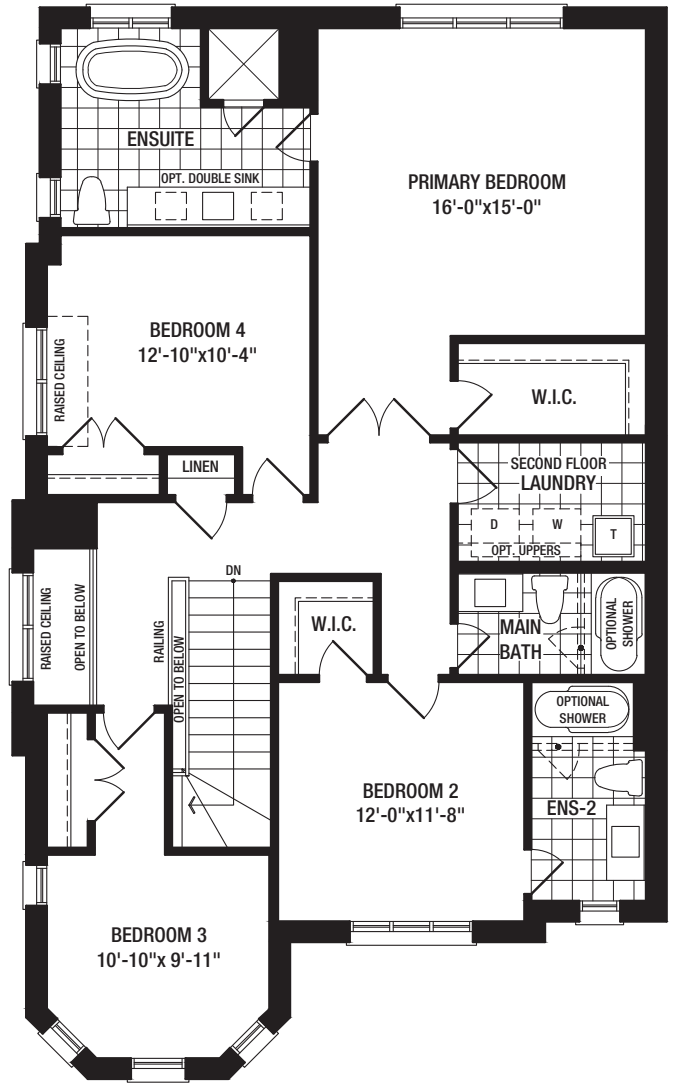

Elevation A

38' Bradbury

Elevation A 2,578 SQ.FT.

Elevation B 2,537 SQ.FT.

Elevation B

MAIN FLOOR A

SECOND FLOOR A