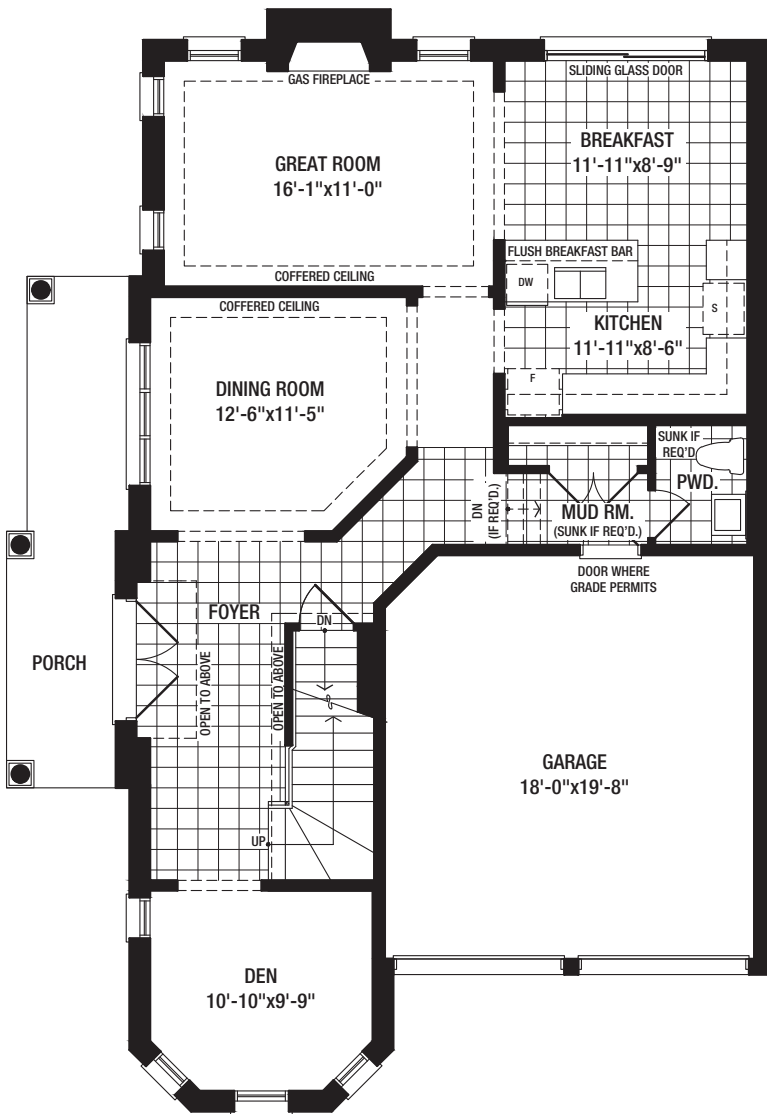

Elevation A

38' Bradbury

Elevation A 2,578 SQ.FT.

Elevation B 2,537 SQ.FT.

Elevation B

MAIN FLOOR A

SECOND FLOOR A