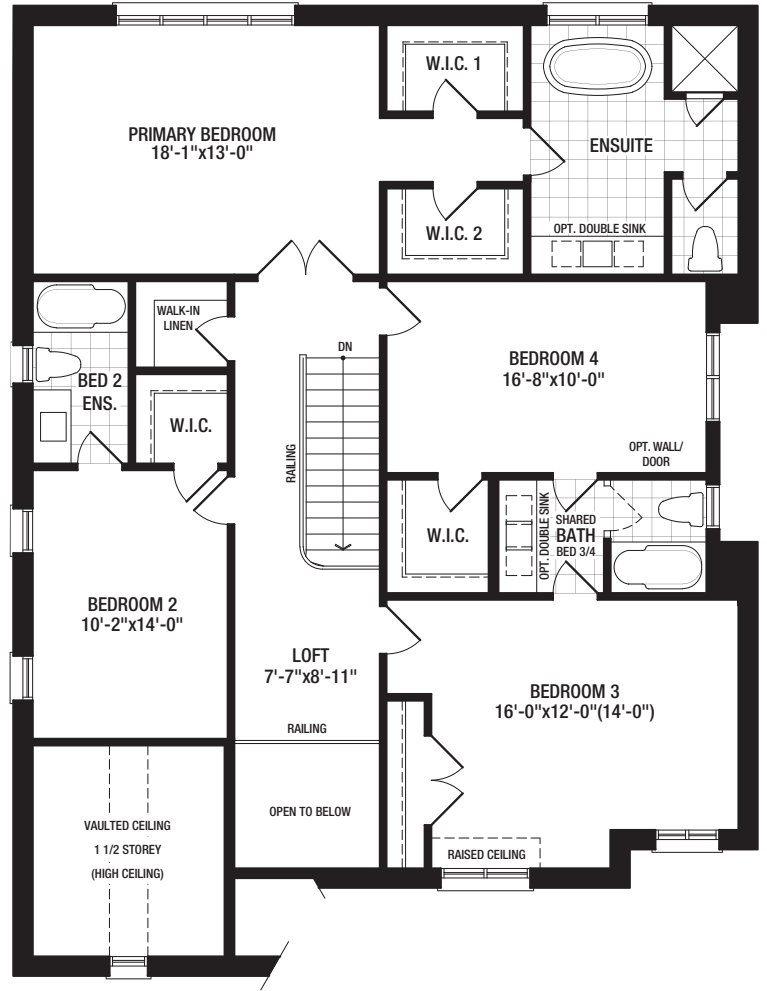

Elevation A

45' Luisa

Elevation A 3,153 SQ.FT.

Elevation B 3,156 SQ.FT.

Elevation B

MAIN FLOOR A

SECOND FLOOR A