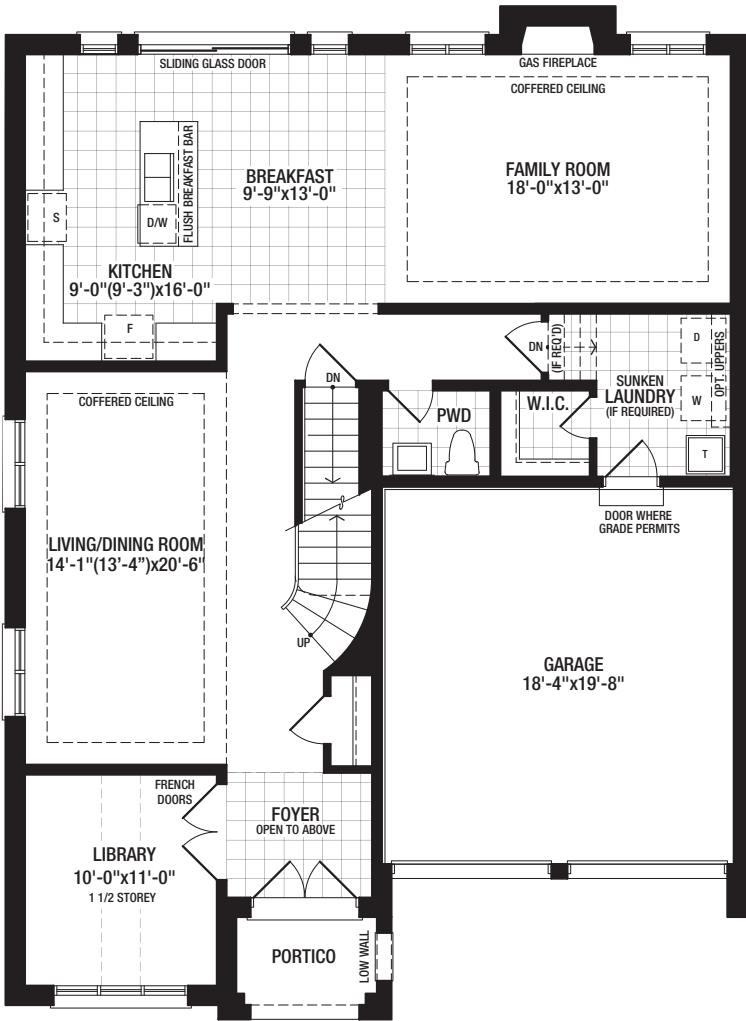

Elevation A

45' Luisa

Elevation A 3,153 SQ.FT.

Elevation B 3,156 SQ.FT.

Elevation B

MAIN FLOOR A

SECOND FLOOR A