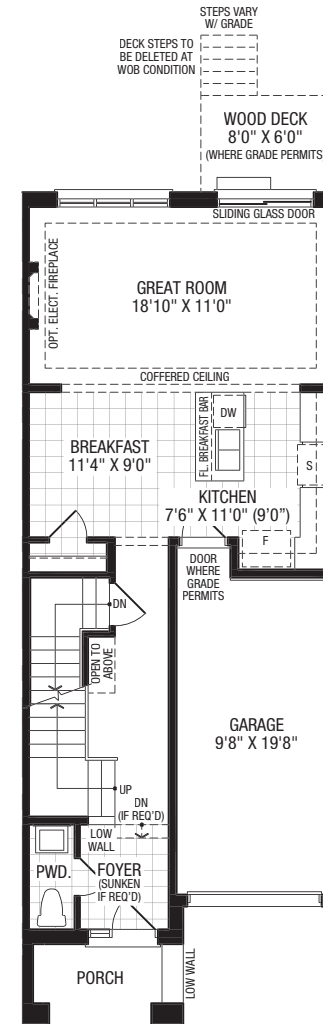

Beck

Elevation A – 1531 ft²
 Elevation B – 1531 ft²
 3 Bedrooms

20' Towns

A

B

A

Ground Floor

Upper Floor