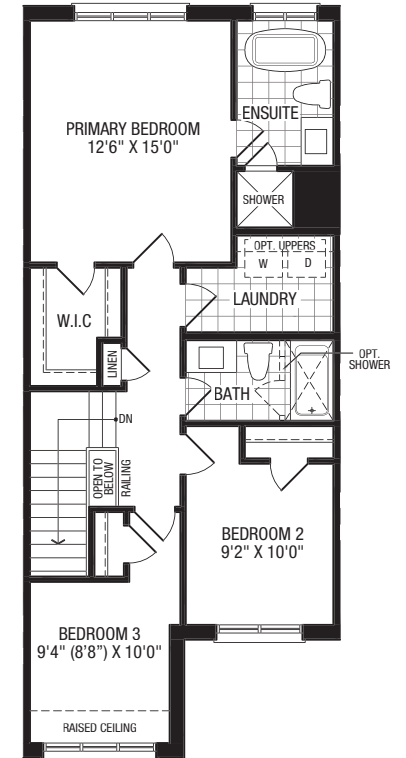

Beck

Elevation A – 1531 ft²
 Elevation B – 1531 ft²
 3 Bedrooms

20' Towns

A

B

A

Ground Floor

Upper Floor