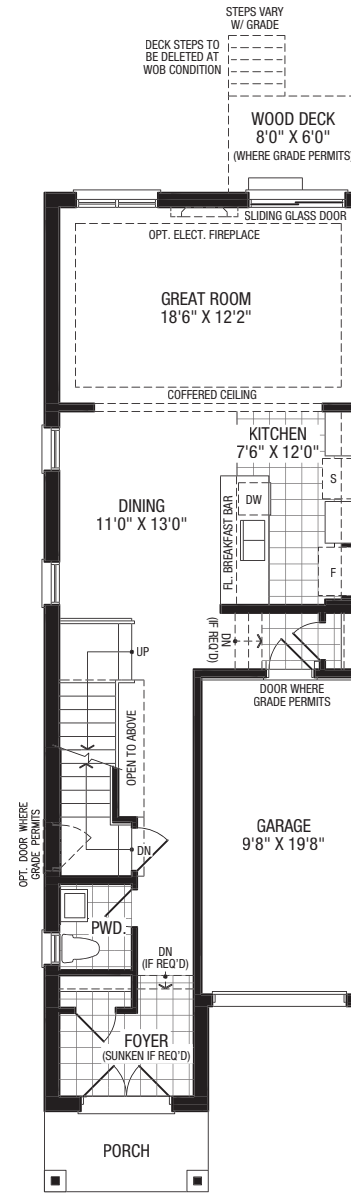

Bono

Elevation A – 1936 ft²
 Elevation B – 1936 ft²
 4 Bedrooms

20' Towns

A

B

A

Ground Floor

Upper Floor