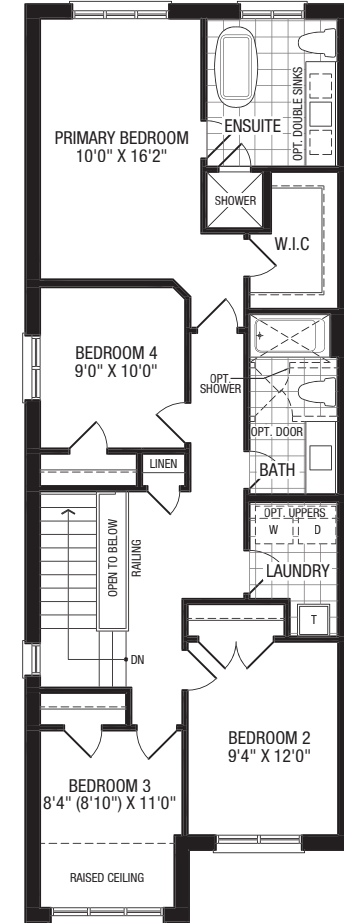

Bono

Elevation A – 1936 ft²
 Elevation B – 1936 ft²
 4 Bedrooms

20' Towns

A

B

A

Ground Floor

Upper Floor