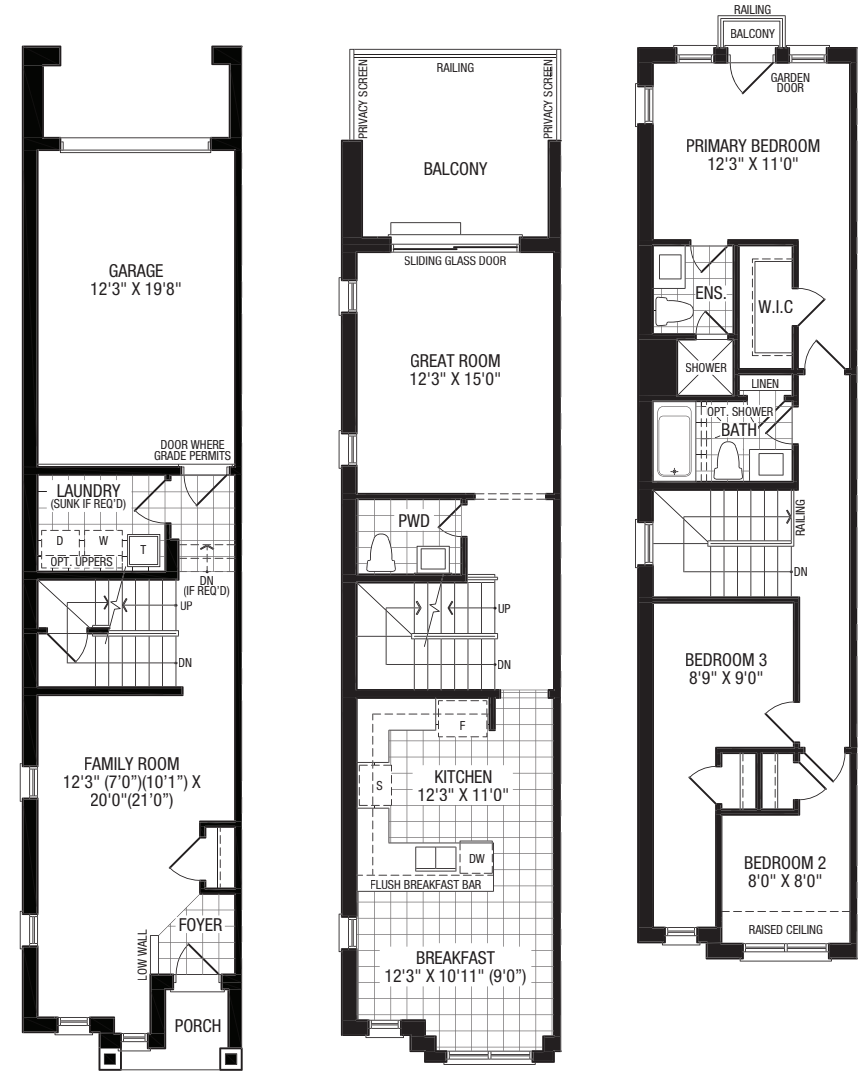

Orbison (End)

Elevation A – 1868 ft²
Elevation B – 1855 ft²
3 Bedrooms

13' Towns

A

B

A

Ground Floor

Main Floor

Upper Floor