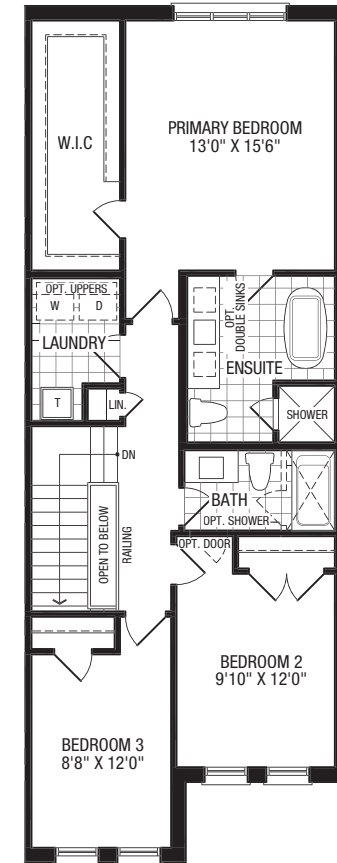

Santana

Elevation A – 1800 ft²
 Elevation B – 1797 ft²
 3 Bedrooms

20' Towns

A

B

A

Ground Floor

Upper Floor