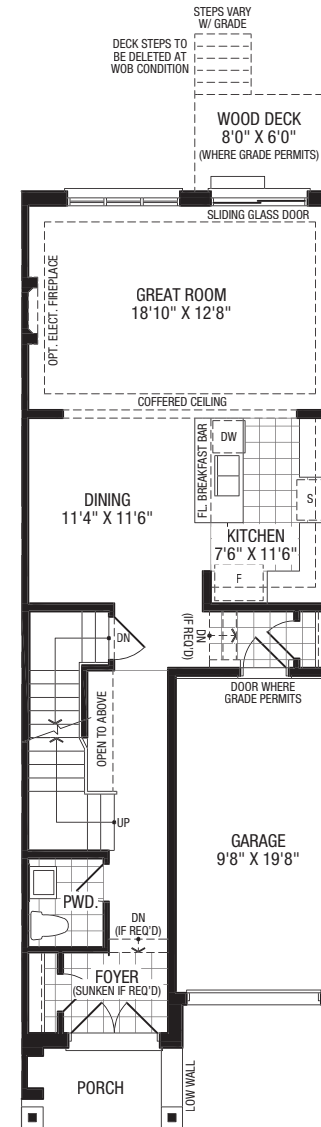

Santana

Elevation A – 1800 ft²
 Elevation B – 1797 ft²
 3 Bedrooms

20' Towns

A

B

A

Ground Floor

Upper Floor