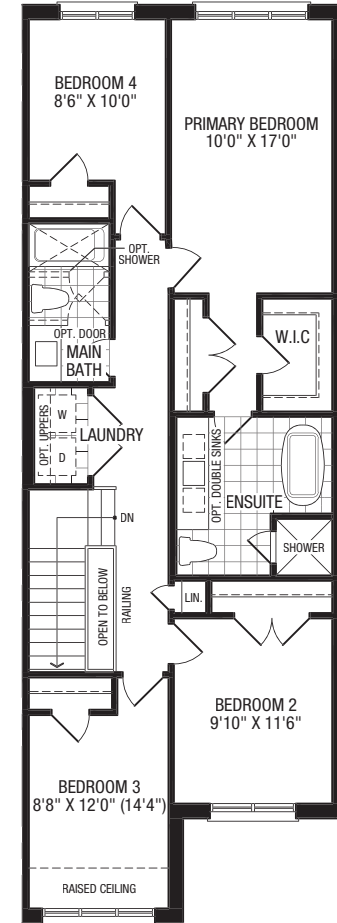

Tyler

Elevation A – 1899 ft²
 Elevation B – 1905 ft²
 4 Bedrooms

20' Towns

A

B

Ground Floor

Upper Floor