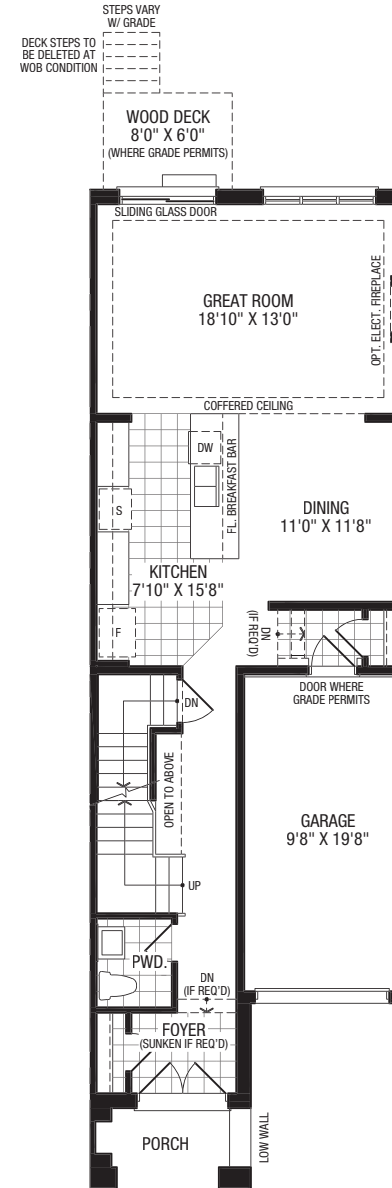

Tyler

Elevation A – 1899 ft²
 Elevation B – 1905 ft²
 4 Bedrooms

20' Towns

A

B

Ground Floor

Upper Floor