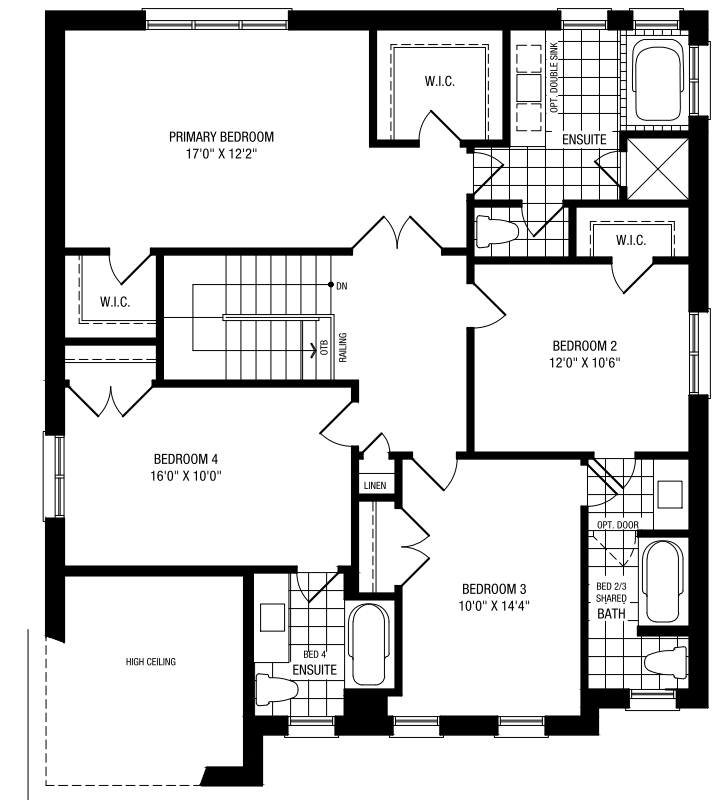

ELEVATION A

Mariposa

45ft.

ELEVATION A 2,599 SQ.FT

ELEVATION B 2,538 SQ.FT

ELEVATION C 2,570 SQ.FT

ELEVATION B

ELEVATION C

Ground A

Second A

Visit [aspenridgehomes.com](https://www.aspenridgehomes.com)
Please see sales representative for Elevation B & C.

ASPENRIDGE

Specifications may change without notice. Please see sales representative for other elevation configurations and basement plans. E.&O.E. All illustrations are artist's impressions. © Aspen Ridge Homes. All Rights Reserved. December 2022