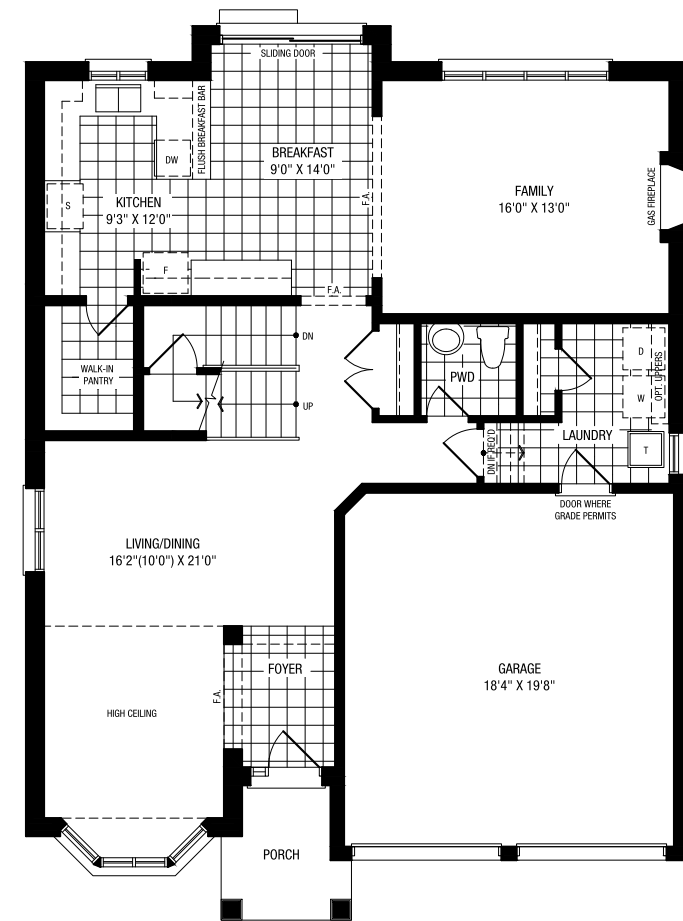

ELEVATION A

Mariposa

45ft.

ELEVATION A 2,599 SQ.FT

ELEVATION B 2,538 SQ.FT

ELEVATION C 2,570 SQ.FT

ELEVATION B

ELEVATION C

Ground A

Second A

Visit [aspenridgehomes.com](https://www.aspenridgehomes.com)
Please see sales representative for Elevation B & C.

ASPENRIDGE

Specifications may change without notice. Please see sales representative for other elevation configurations and basement plans. E.&O.E. All illustrations are artist's impressions. © Aspen Ridge Homes. All Rights Reserved. December 2022