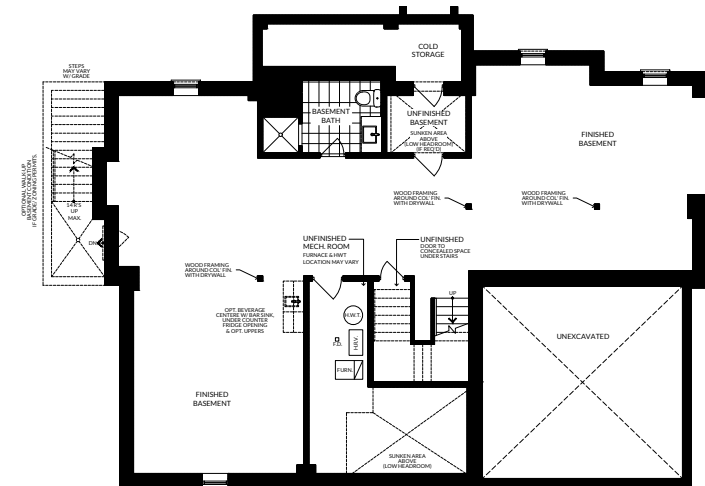

BIELLO

Elevation A | 4196 sq. ft.

Elevation B | 4196 sq. ft.

Elevation C | 4215 sq. ft.

Ground Floor

Second Floor

Optional Finished Basement

Optional Second Floor with 5th Bedroom