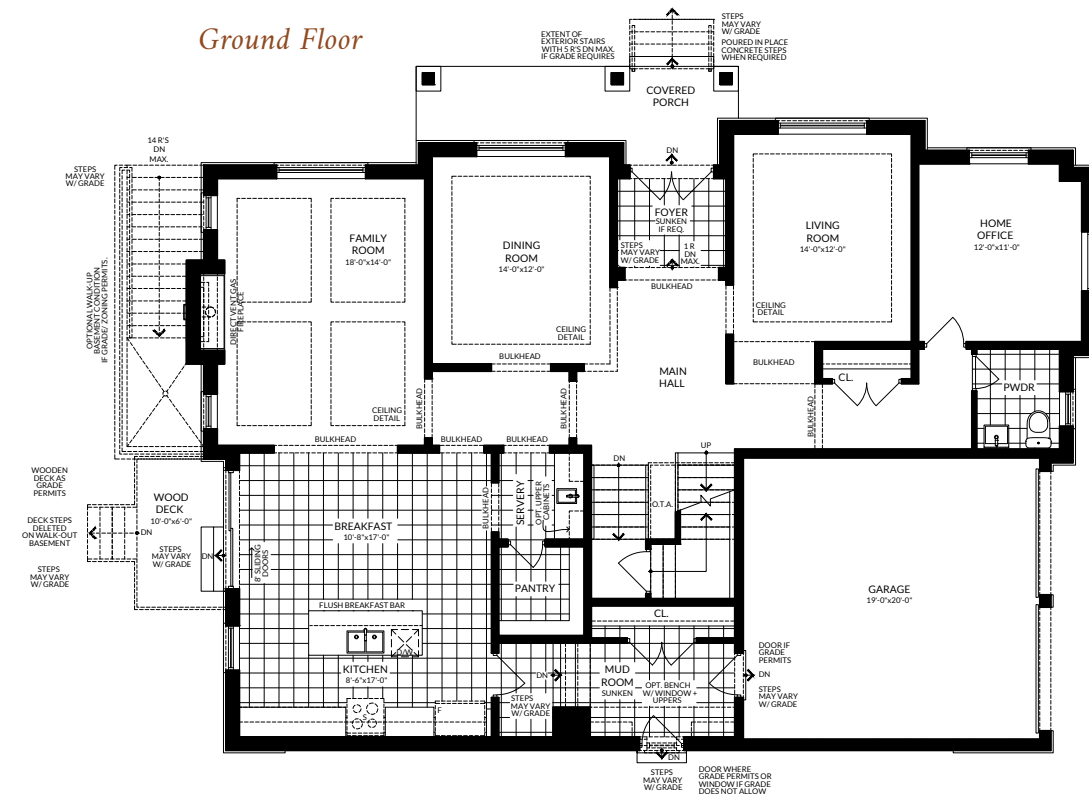

BIELLO

Elevation A | 4196 sq. ft.

Elevation B | 4196 sq. ft.

Elevation C | 4215 sq. ft.

Ground Floor

Second Floor

Optional Finished Basement

Optional Second Floor with 5th Bedroom