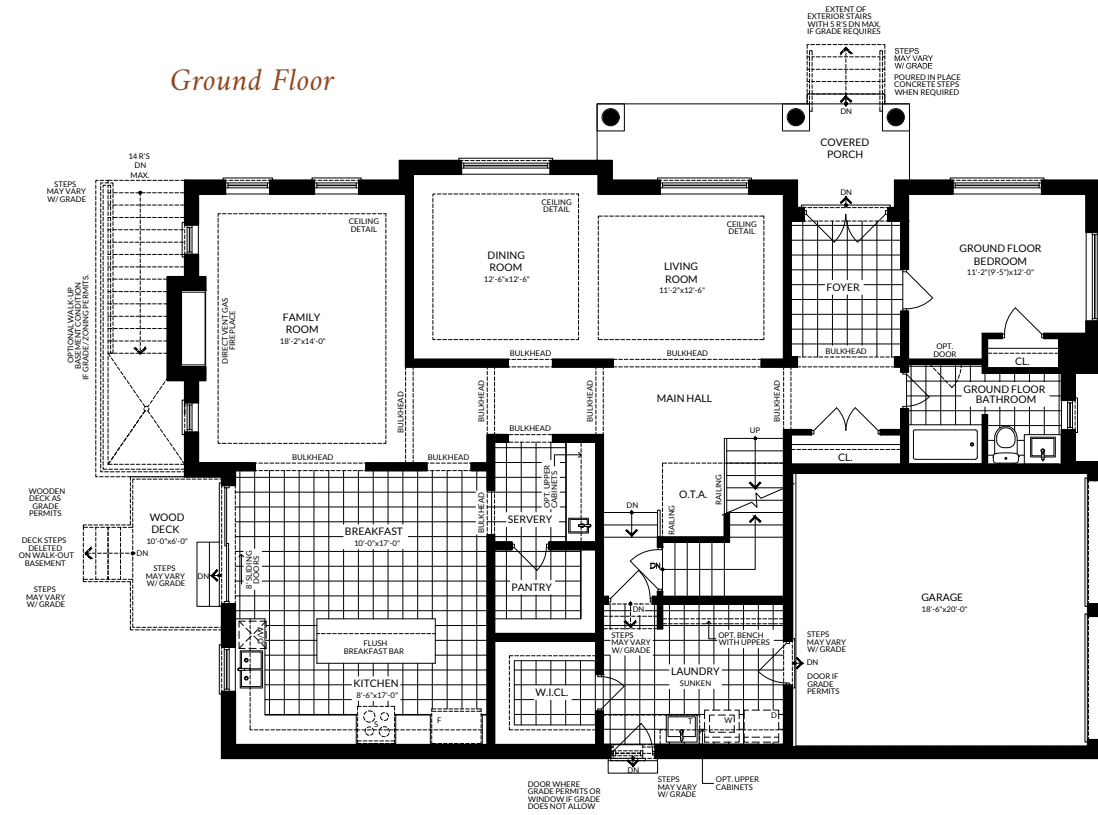

LARIN

Elevation A | 4222 sq. ft.

Elevation B | 4281 sq. ft.

Elevation C | 4238 sq. ft.

Ground Floor

Second Floor

Optional Finished Basement

Optional Second Floor with 5th Bedroom