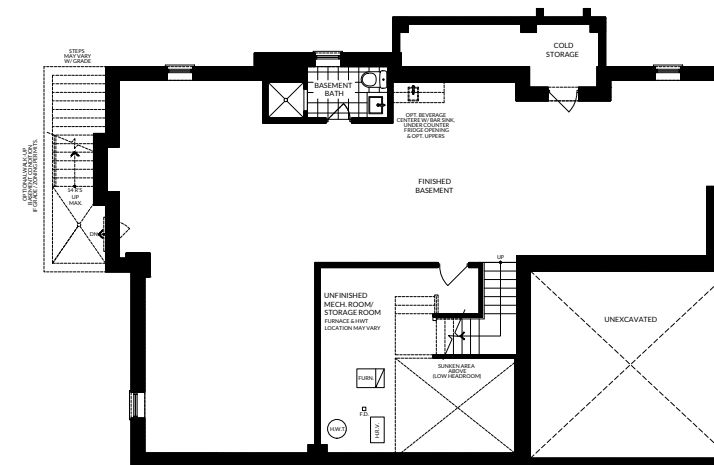

LARIN

Elevation A | 4222 sq. ft.

Elevation B | 4281 sq. ft.

Elevation C | 4238 sq. ft.

Ground Floor

Second Floor

Optional Finished Basement

Optional Second Floor with 5th Bedroom