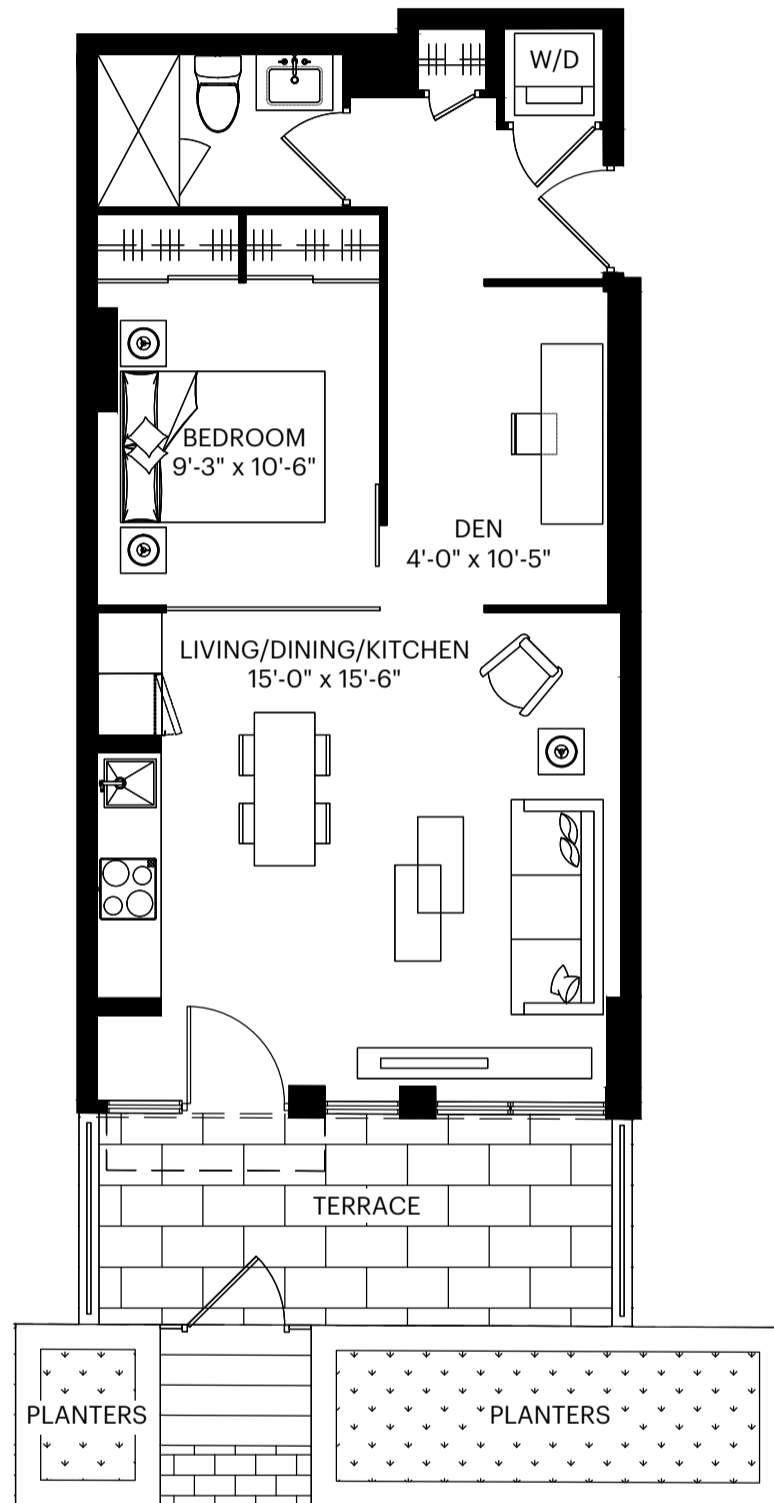

## 1M-D 628 SQ.FT. SUITE UP TO: 115 SQ.FT. BALCONY

UNIT REPEATS ON FLOORS:  
1

SUITE NO.  
109